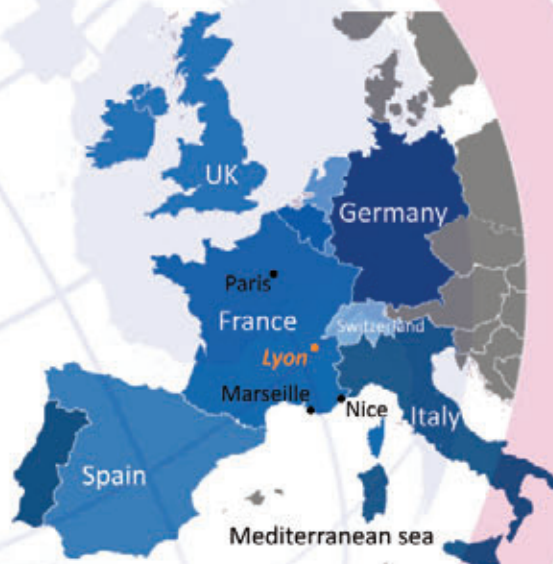

Comments of past participants :

“Best summer I have ever had. I plan on recommending this program to everyone in my University.”

“I have had a wonderful five weeks and I will always treasure my experience here. After this program, I definitely plan to return to France in the future! Thank you for the memories!”

“Awsome experience, really enjoyed spending time with the French students.”

What does the programme contain ?

36 hours of French Language instruction according to entry level: beginner, intermediate, advanced. Scientific courses in the specialities of the IPL engineering schools, industrial visits and cultural outings. Scientific courses will be offered **in English** in the following topics :

CPE Lyon : Practical courses in chemical engineering or chemistry : experiments involving organic synthesis, analytical methods, distillation, stirring, pressure drop, liquid-vapor equilibrium, precipitation and kinetics.

ECAM Lyon : Short conferences and original practical courses on the theme of the conversion of energy : solar cell, fuel cell energy, wind energy, electrical to mechanical and reverse by electric motors. Case studies and personal work on these themes.

ISARA-Lyon : Discover French agriculture and sustainable farming systems. Develop basic knowledge on agroecology concepts and practical introduction to agroecology and sustainability applied in agriculture. Scientific courses, case studies, personal work.

ITECH Lyon : Discover an original and practical approach of Polymer and Material Sciences engineering : practicals on paint, adhesive and cosmetic formulation, textile dyeing and weaving process, leather and plastic.

Who is it for ?

Undergraduate students in Science and Engineering.

What will you get from the Summer School ?

It is a wonderful opportunity to get to know France and its culture. You may then want to come back for a full semester in one IPL school. 6 European Credits (ECTS) upon successful completion of the programme.

Where will you stay ? In a residence hall close to ISARA Lyon.

When does the Summer Session take place in 2012 ?

The programme begins on **Monday June 11 and ends on Friday July 13.** Arrival on **Monday June 11** and departure on **Friday July 13.**

How much does it cost ? 1700 € including all classes, 5-week accommodation in a residence hall, all visits and social events.

When and how to register ?

By March 15, 2012. Please complete the registration form on the dedicated web site. Upon confirmation of admission, payment instructions will be given to you.

Full details of Summer School on
www.ipl.fr/summerschool